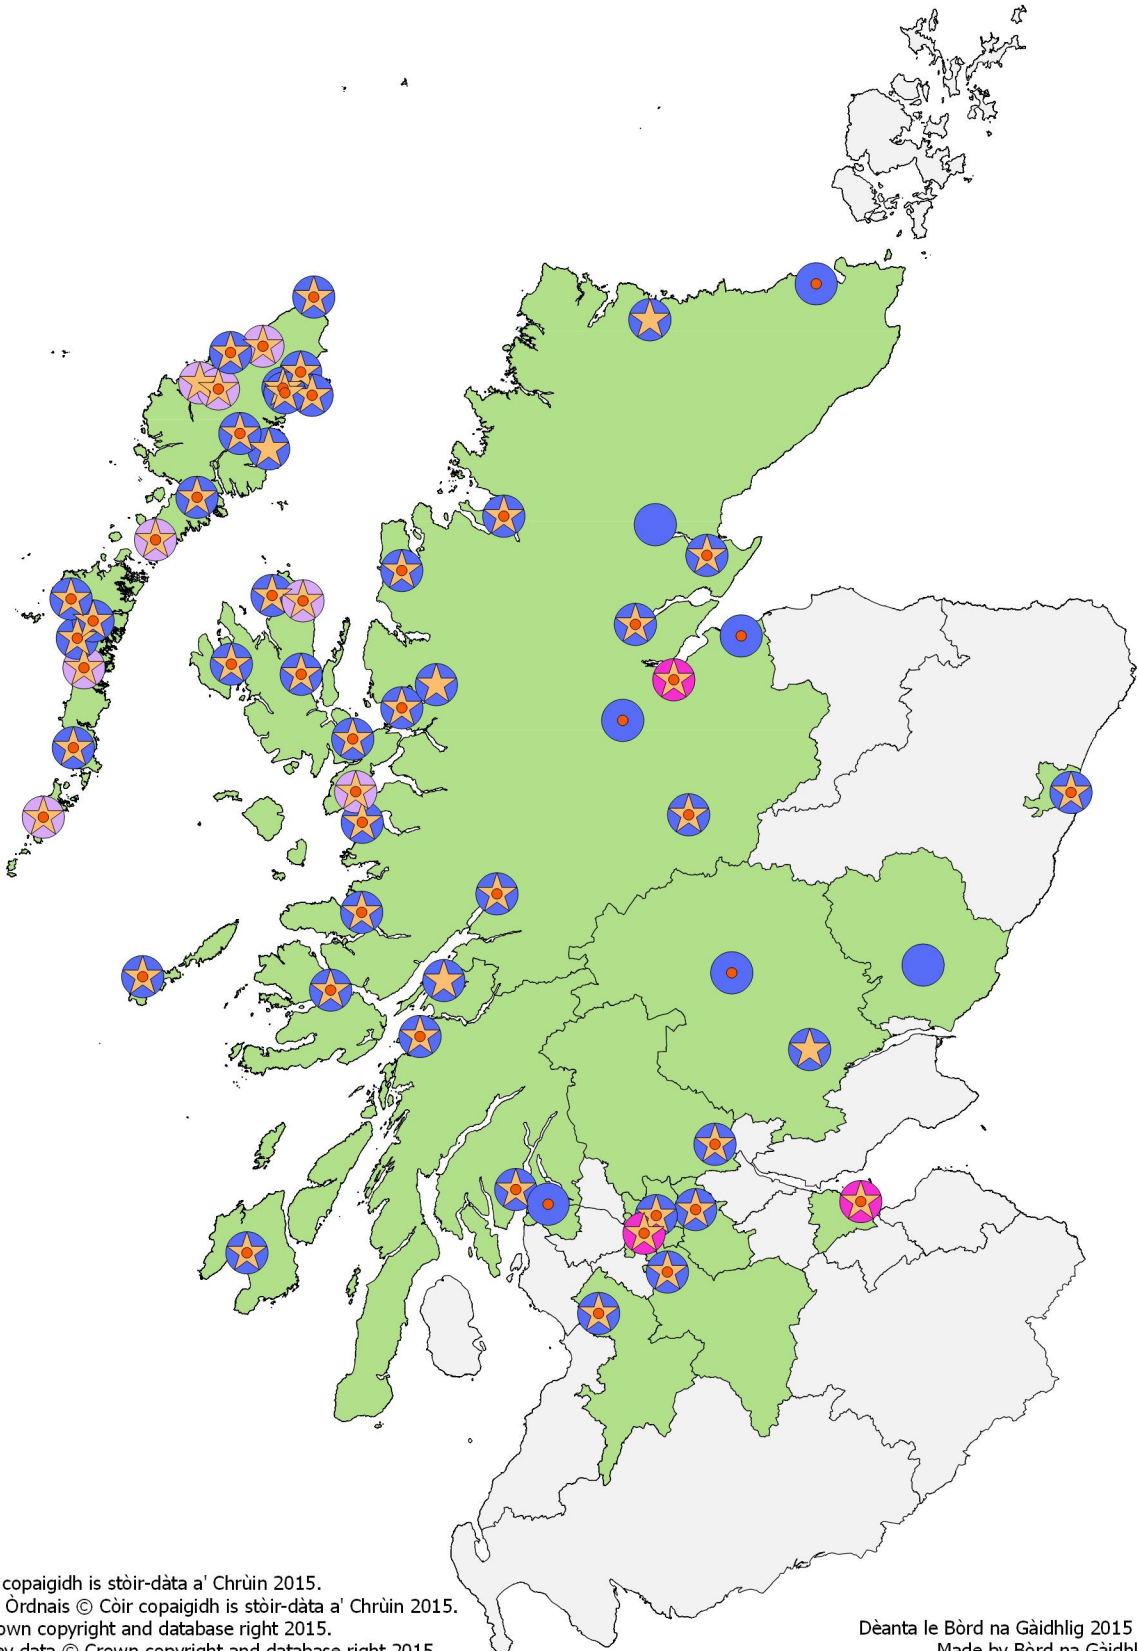

- Bun-sgoil le sruth FtG   Primary school with GME stream
- Bun-sgoil Ghàidhlig   GME primary school
- Bun-sgoil le sruth FtB   GME primary with English ME stream
- Le sgoil-àraich FtG na cois   With associated GME nursery
- ★ An cois àrd-sgoile le FtG   Associated with high school with GME
- Ùghdarras ionadail le FtG   Local authority with GME provision