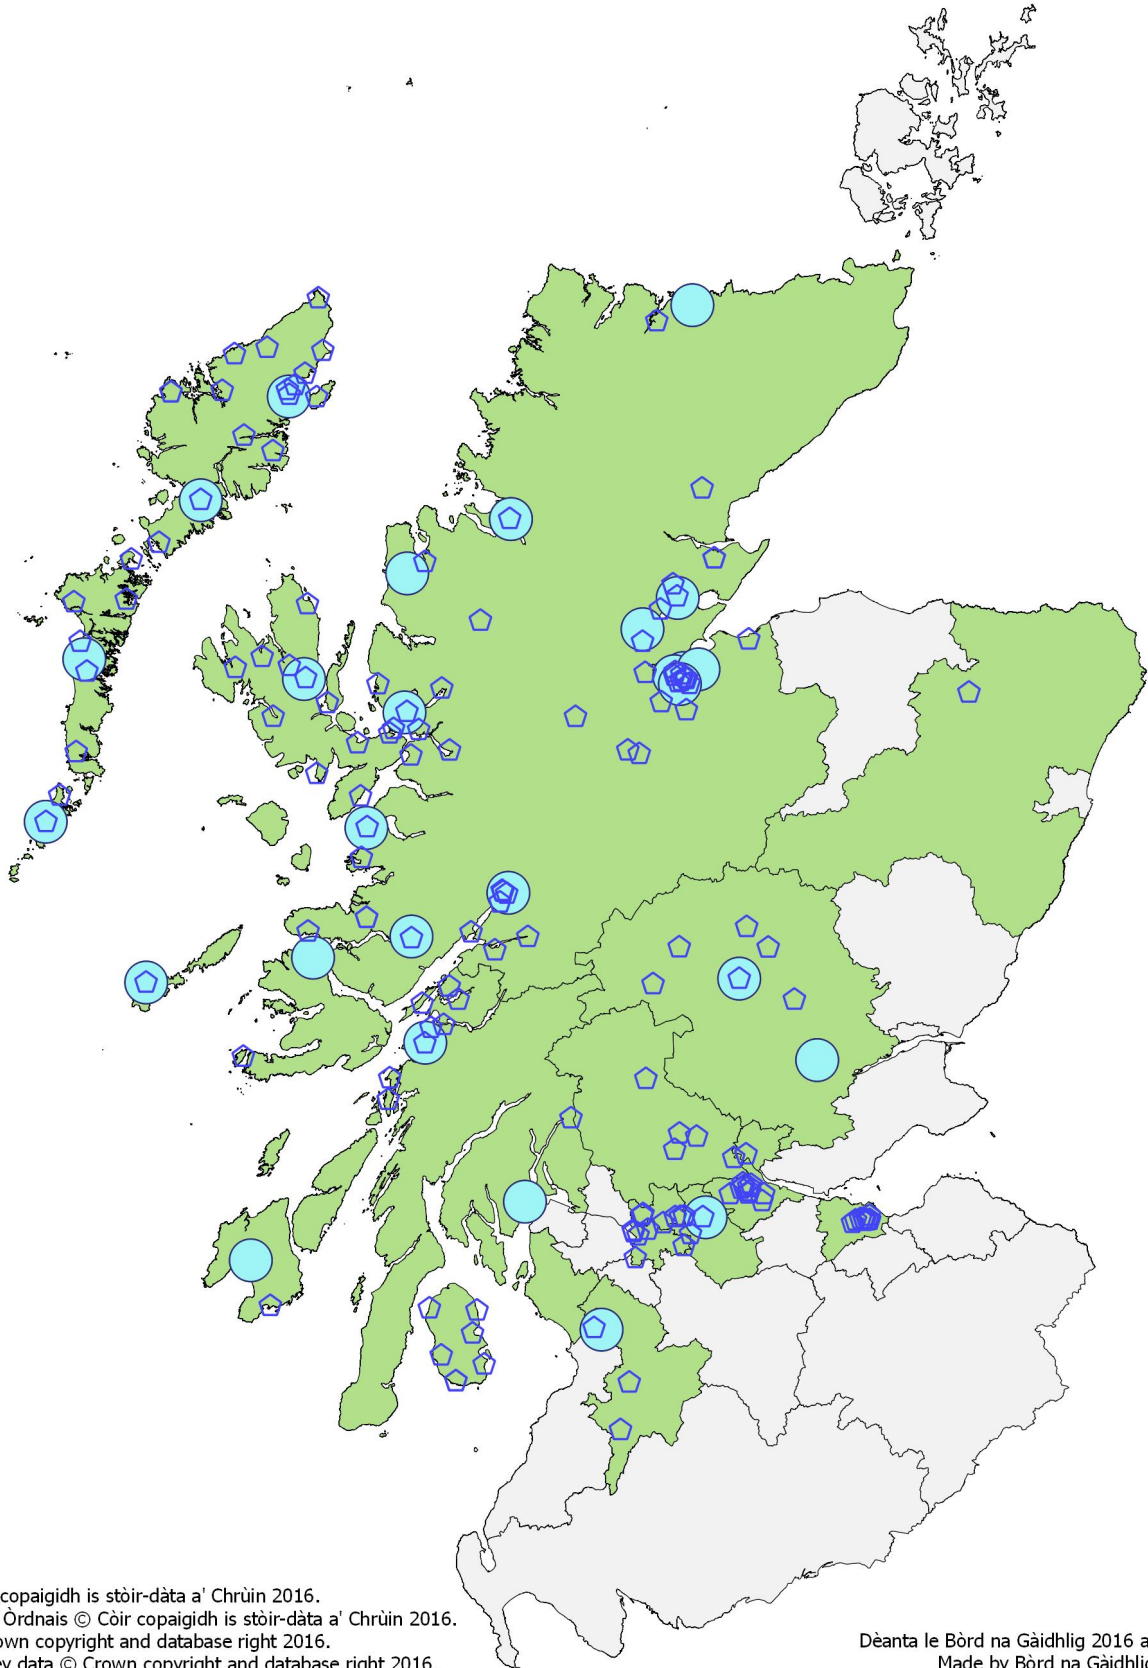

- Bun-sgoil le FLi 2015-16   Primary with GLE 2015-16
- Àrd-sgoil le FLi 2015-16   Secondary with GLE 2015-16
- Sgìre comhairle le FLi   Council area with GLE