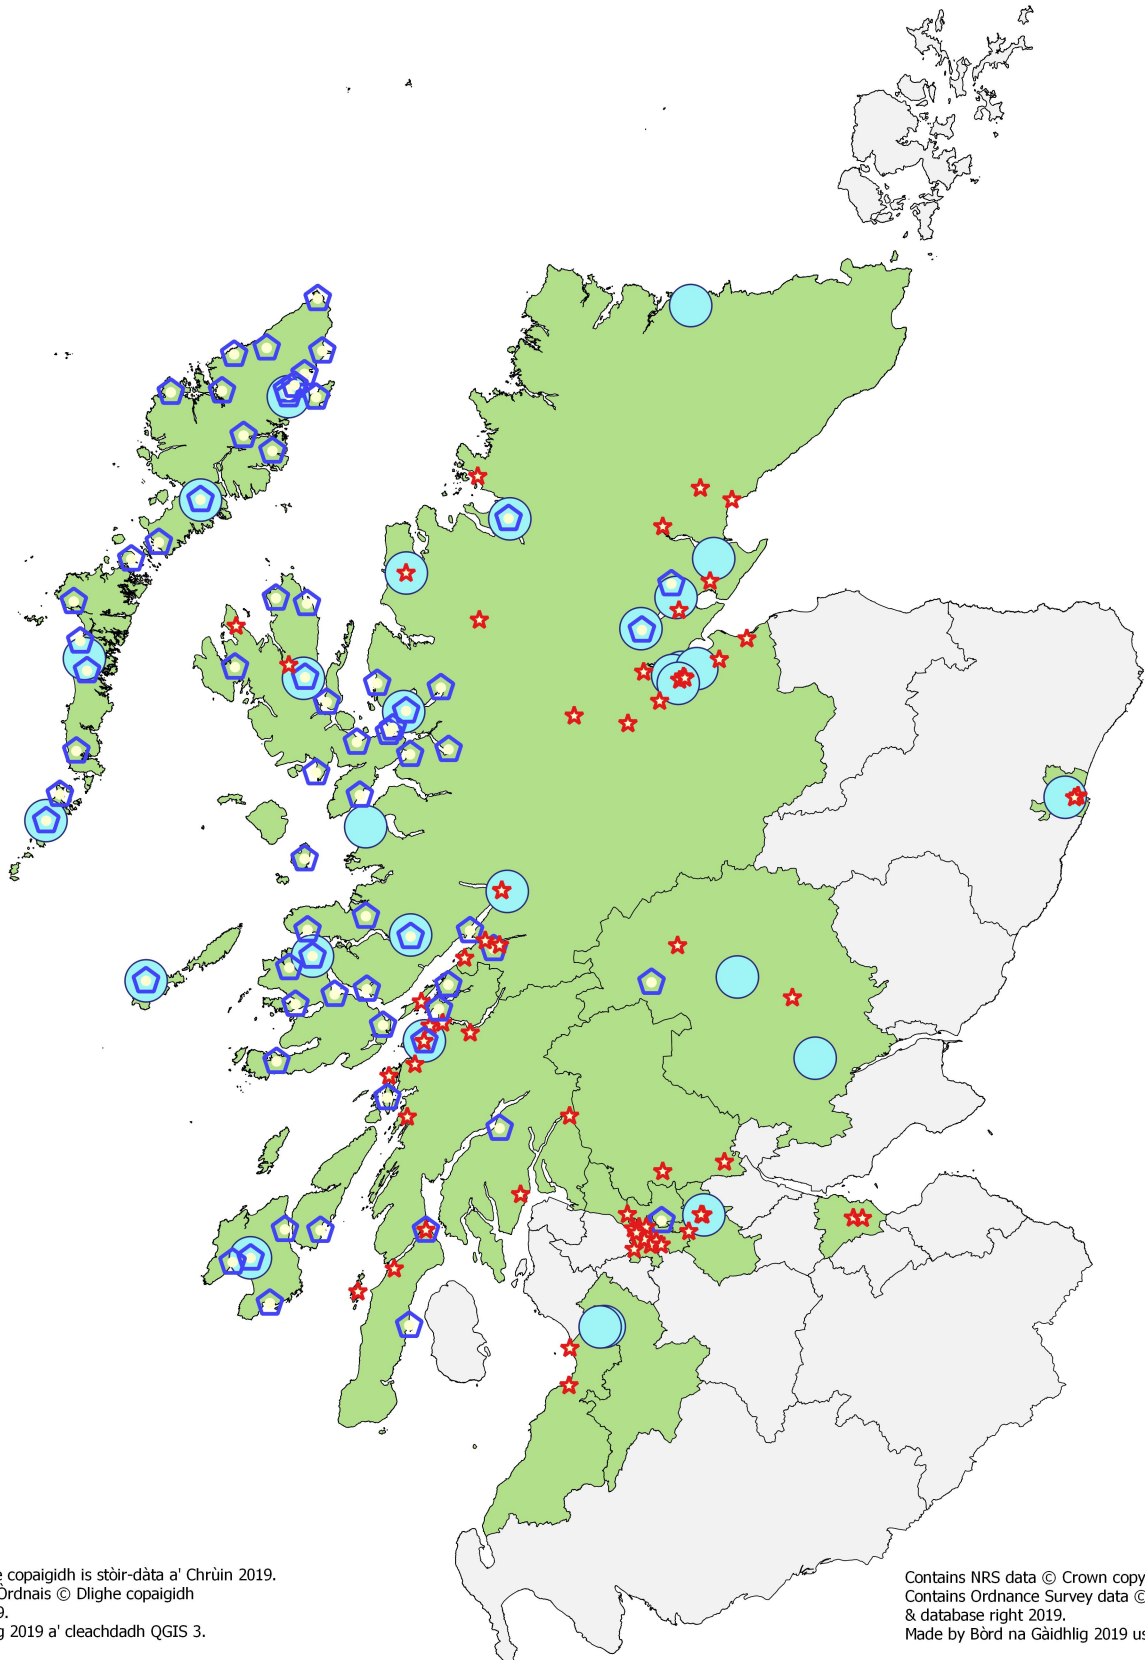

- ★ Bun-sgoil le Gàidhlig mar L3   Primary with Gaelic as L3
- ⬠ Bun-sgoil le Gàidhlig mar L2   Primary with Gaelic as L2
- Àrd-sgoil le FLi   Secondary with GLE
- Sgìre comhairle le FLi   Council area with GLE