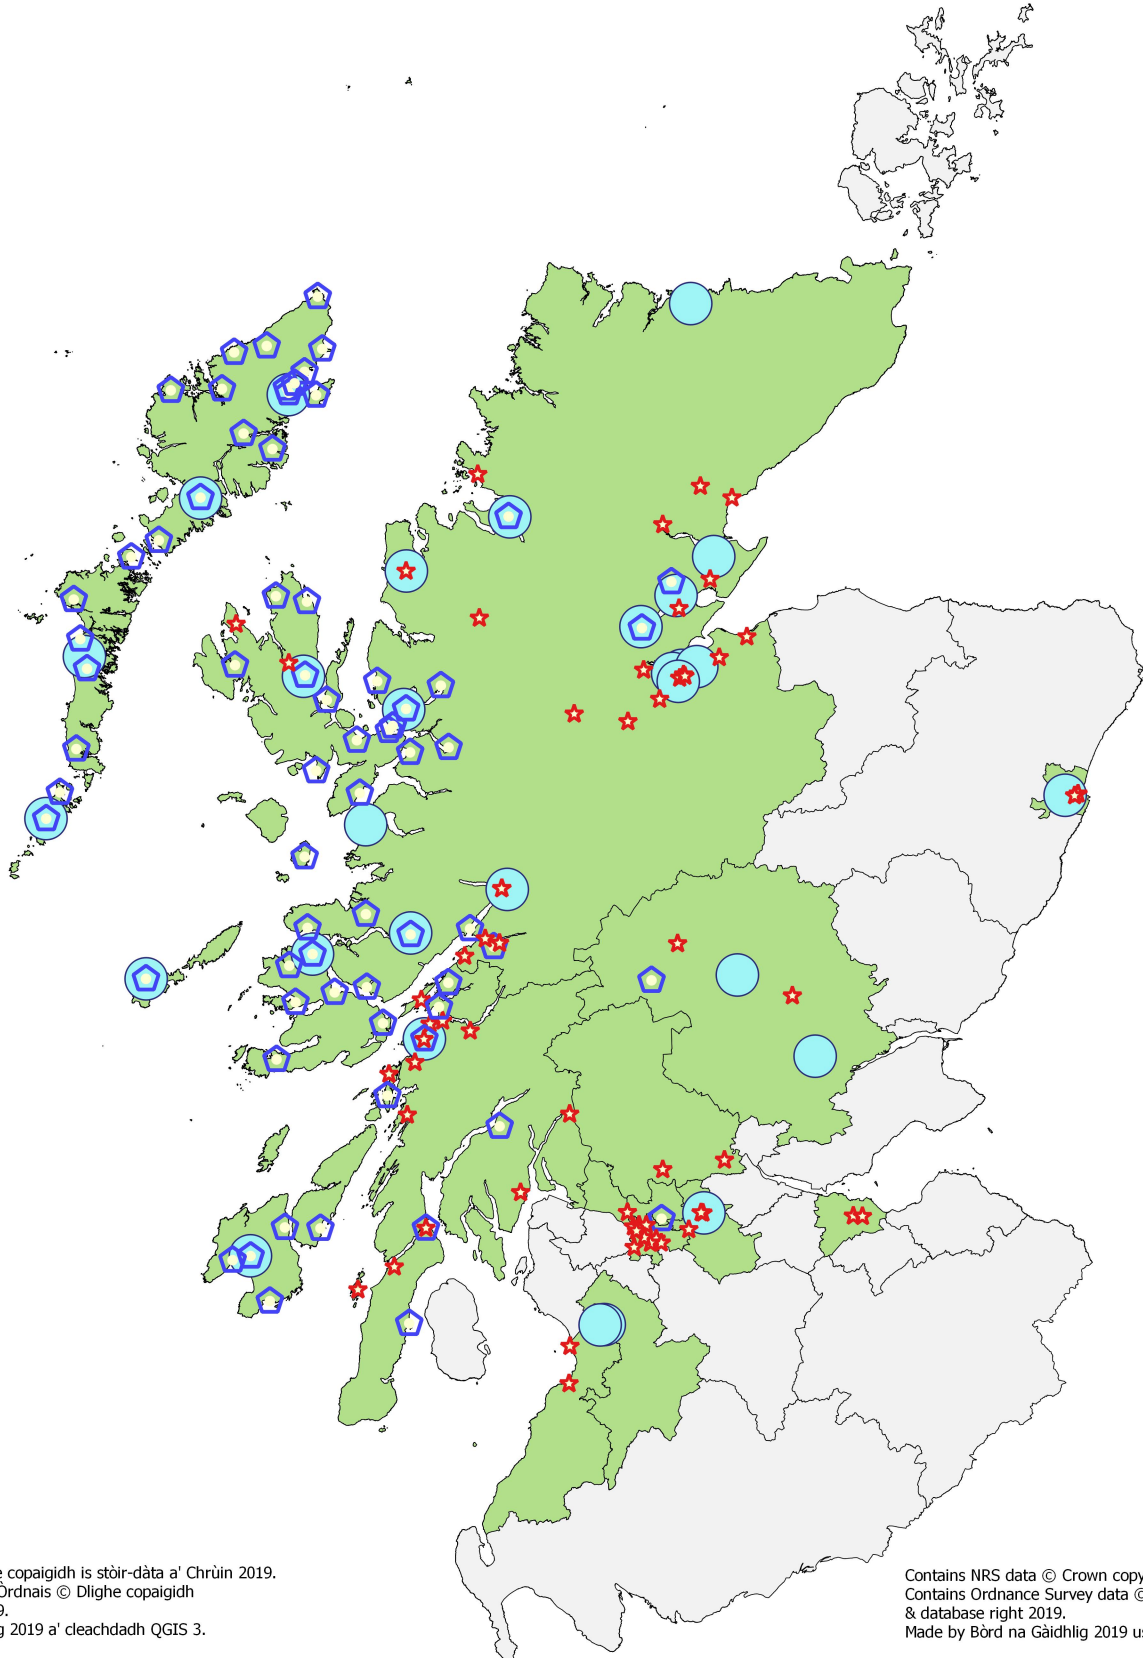

- ★ Bun-sgoil le Gàidhlig mar L3   Primary with Gaelic as L3
- ⬠ Bun-sgoil le Gàidhlig mar L2   Primary with Gaelic as L2
- Àrd-sgoil le FLi   Secondary with GLE
- Sgìre comhairle le FLi   Council area with GLE