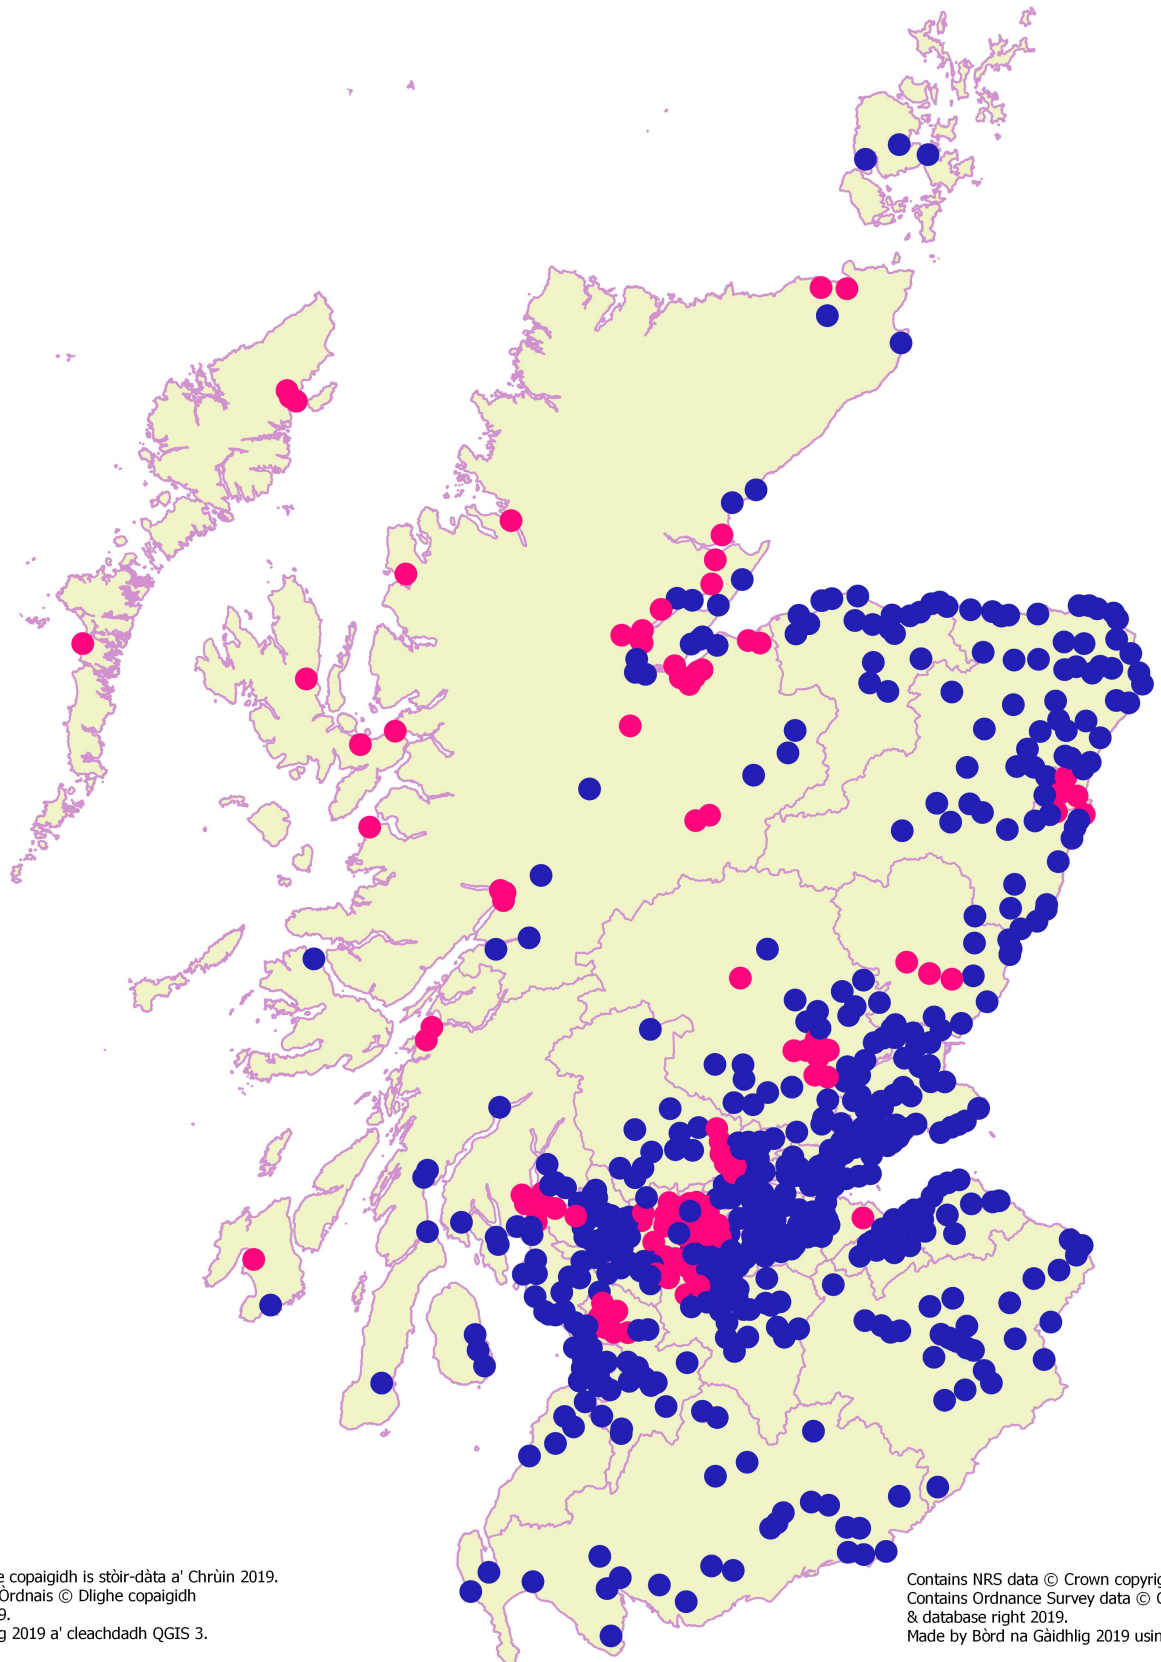

Làrachd FtG 2018-19 GME Footprint

Bailtean le 500+ duine : Towns of 500+ population

- le bun-sgoil le FtG mar 5 mìle dhìreach san aon sgìre comhairle
  with primary GME within 5 miles as the crow flies in the same council area
- gun bhun-sgoil le FtG mar 5 mìle dhìreach san aon sgìre comhairle
  without primary GME within 5 miles as the crow flies in the same council area

Le dàta bho NRS © Dlighe copaidh is stòir-dàta a' Chrùin 2019.
Le dàta bhon t-Suirbhìdh Òrdnais © Dlighe copaidh is stòir-dàta a' Chrùin 2019.
Dèanta le Bòrd na Gàidhlig 2019 a' cleachdadh QGIS 3.

Contains NRS data © Crown copyright & database right 2019.
Contains Ordnance Survey data © Crown copyright & database right 2019.
Made by Bòrd na Gàidhlig 2019 using QGIS 3.